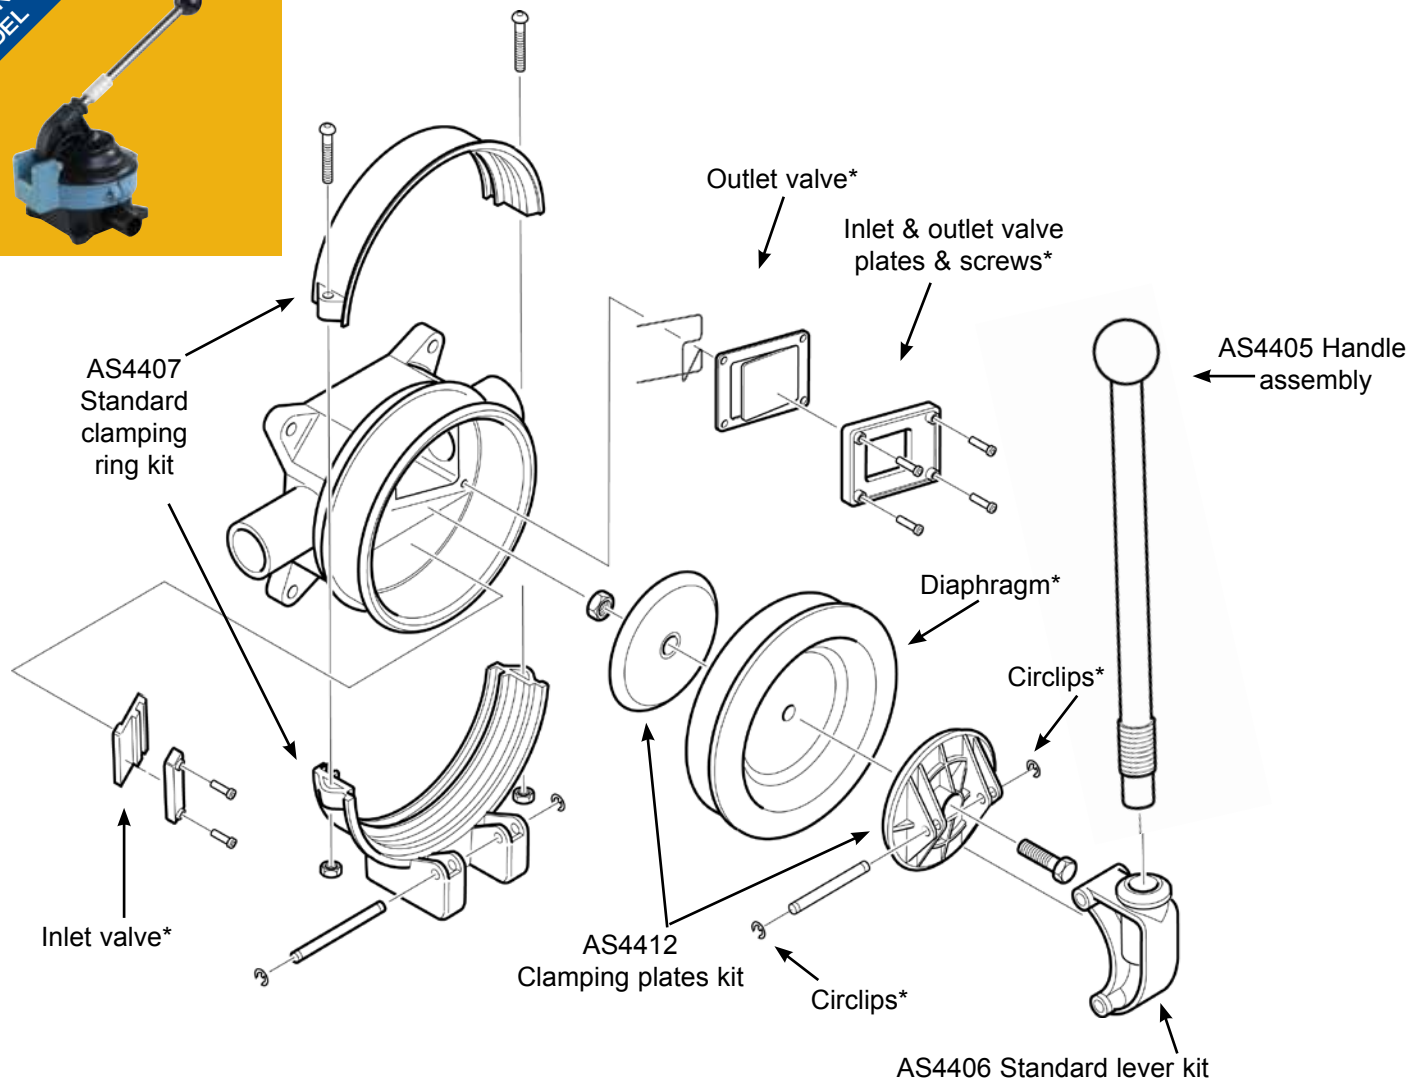

Manual Bilge Pumps

Gusher® Titan Standard

On Deck/Bulkhead: BP4402 - Powerful Lightweight Bilge and Waste Pump

Note* Contained in Service Kit AK4400 (Neoprene™) or AK4419 (Nitrile®)

Accessories

- AS4405 Spare Handle
- SB4222 Side Entry Strainer
- SB5865 Top Entry Strainer
- SF5425 1 1/2" Skin Fitting
- LV1215 1" / 1 1/2" Non-return Valve
- EB3488 1 1/2" Elbow

Service Kits (for On Deck/Bulkhead Model BP4402)

AK4400 Service Kit with Complete Set of Serviceable Parts for Gusher® Titan (Neoprene™)

Qty	Containing
4	Circlip
6	Screw
1	Outlet valve spring

1	Clamping nut
1	Outlet valve plate
1	Inlet valve plate
1	Outlet valve
1	Inlet valve
1	Diaphragm

AK4419 Service Kit with Complete Set of Serviceable Parts for Gusher® Titan (Nitrile®)

Qty	Containing
4	Circlip
6	Screw
1	Outlet valve spring
1	Clamping nut
1	Outlet valve plate
1	Inlet valve plate
1	Outlet valve
1	Inlet valve
1	Diaphragm

AS4412 Clamping Plates Kit

Qty	Containing		
1	Clamping bolt	1	Inner clamping plate
1	Clamping nut	4	Circlip
1	Outer clamping plate		

Manual Bilge Pumps

Gusher® Titan Underdeck

Underdeck: BP4410 - Powerful Lightweight Bilge and Waste Pump