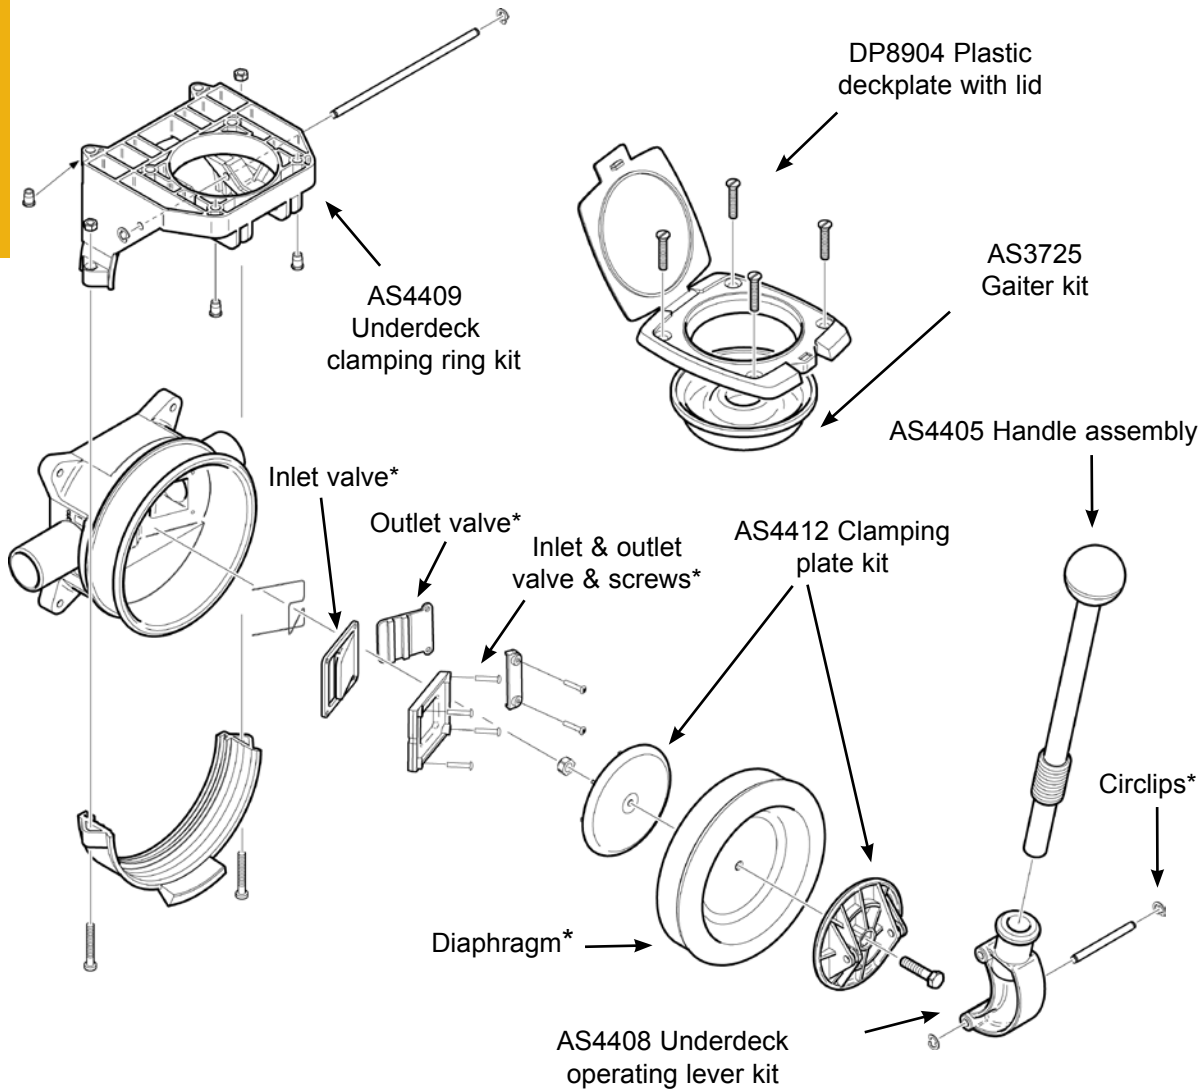

Service Kits (for On Deck/Bulkhead Model BP4402)

AK4400 Service Kit with Complete Set of Serviceable Parts for Gusher® Titan (Neoprene™)

Qty	Containing
4	Circlip
6	Screw
1	Outlet valve spring

1	Clamping nut
1	Outlet valve plate
1	Inlet valve plate
1	Outlet valve
1	Inlet valve
1	Diaphragm

AK4419 Service Kit with Complete Set of Serviceable Parts for Gusher® Titan (Nitrile®)

Qty	Containing
4	Circlip
6	Screw
1	Outlet valve spring
1	Clamping nut
1	Outlet valve plate
1	Inlet valve plate
1	Outlet valve
1	Inlet valve
1	Diaphragm

AS4412 Clamping Plates Kit

Qty	Containing		
1	Clamping bolt	1	Inner clamping plate
1	Clamping nut	4	Circlip
1	Outer clamping plate		

Manual Bilge Pumps

Gusher® Titan Underdeck

Underdeck: BP4410 - Powerful Lightweight Bilge and Waste Pump

Note* Contained in Service Kit AK4400 (Neoprene™) or AK4419 (Nitrile®)

Accessories

DP8904 Plastic Deckplate Kit

AS4405 Spare Handle

SB4222 Side Entry Strainer

SB5865 Top Entry Strainer

SF5425 1 1/2" Skin Fitting