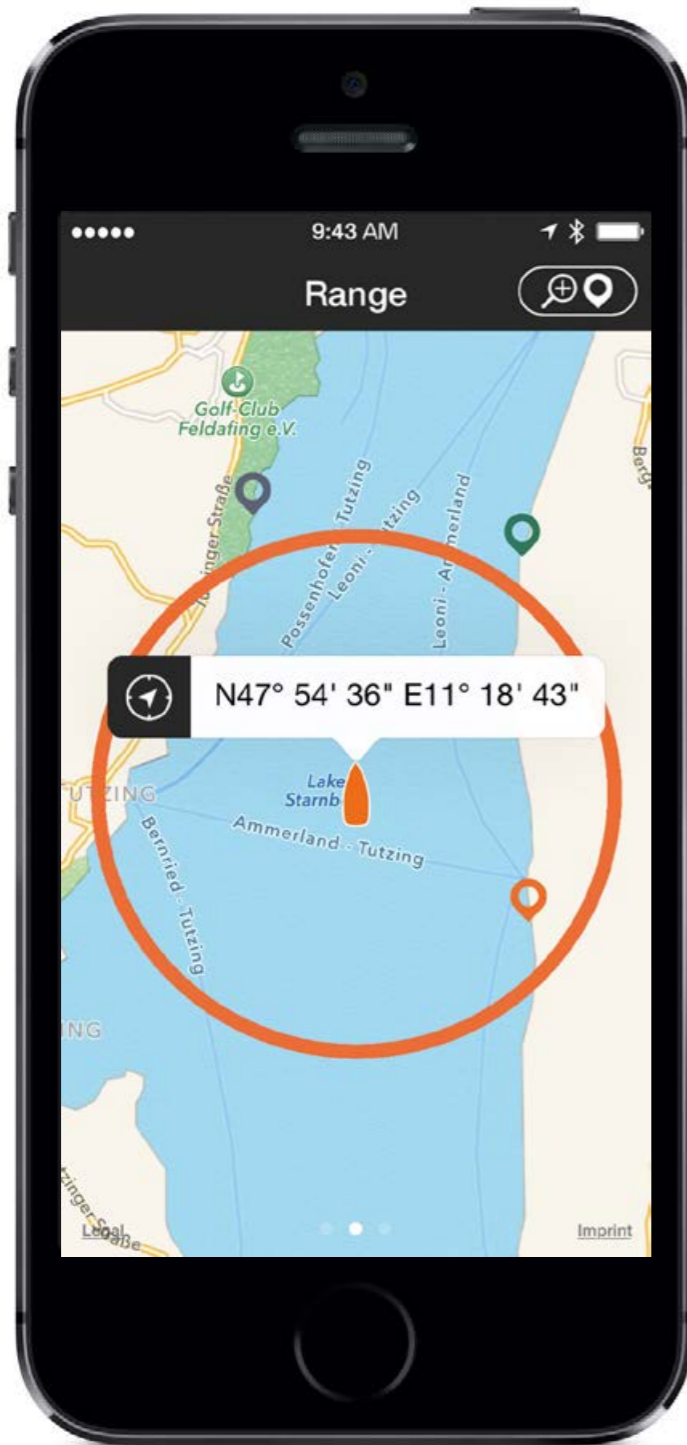

Classic speedometer

All informations at a glance.
Improved readability – in the day or at night.

Features

Classic speedometer

Range & waypoints

Trace tours

Setup

Warnings

Range & waypoints

- Know how far you can go: remaining range shown in real-time on a map.
- GPS data information.
- Use places for navigation and estimated time of arrival.
- Estimated time of arrival available.

Features

Classic speedometer

Range & waypoints

Trace tours

Setup

Warnings

Trace tours

revisit and save your trips.

Classic
speedometer

Range
& waypoints

Trace tours

Setup

Warnings