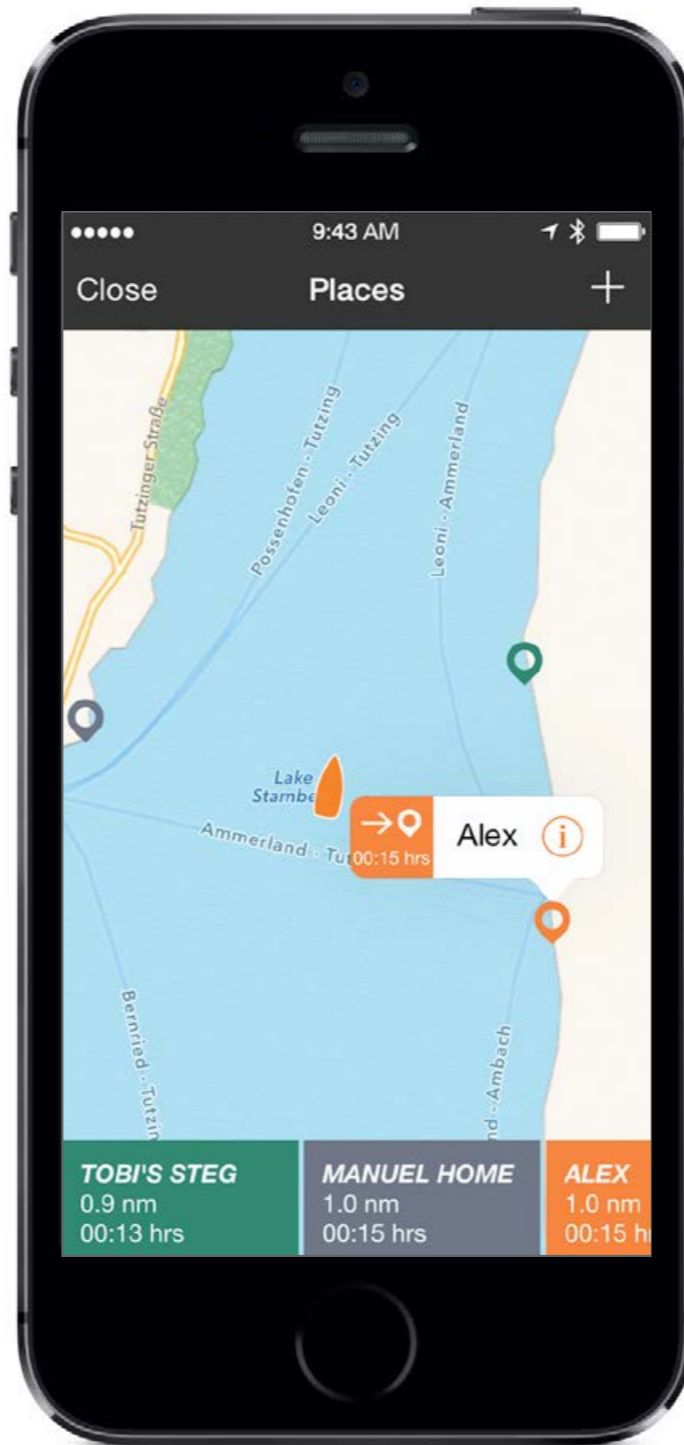

Classic speedometer

All informations at a glance.
Improved readability – in the day or at night.

Features

Classic speedometer

Range & waypoints

Trace tours

Setup

Warnings

Range & waypoints

- Know how far you can go: remaining range shown in real-time on a map.
- GPS data information.
- Use places for navigation and estimated time of arrival.
- Estimated time of arrival available.

Features

Classic speedometer

Range & waypoints

Trace tours

Setup

Warnings

Trace tours

revisit and save your trips.

Classic
speedometer

Range
& waypoints

Trace tours

Setup

Warnings